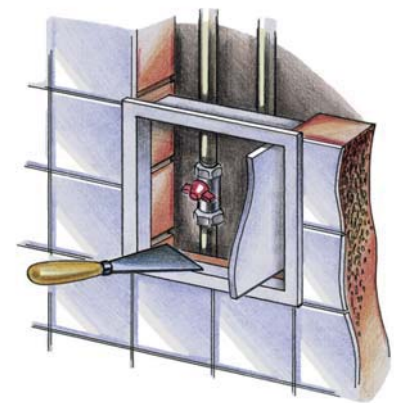

D series

D2 series

Plastic access doors opening from either side

Applications

- Designed for wall or ceiling applications.
- Enable quick and convenient access to concealed equipment and utility lines.
- Suitable for high-humidity areas.
- Protected by national patents worldwide.

Design

- Made of high-quality ABS plastic.
- Left or right-side opening.

Sample installations

- Press gently to open and close.
- The swinging D2 doors provide maximum clearance while accessing utility lines.
- A wide range of sizes.

Mounting

- Easy mounting using mortar or glue.
- Universal mountings for left or right-side opening.
- Easy servicing.

Dimensions

Model	Dimensions, mm							
	H	B	H1	B1	H2	L1	L	B2
D 100x100	137	137	93	93	98	5	25	98
D 150x150	167	167	123	123	147	5	25	147
D 150x200	217	167	173	123	197	5	25	147
D 150x300	317	167	273	123	297	5	25	147
D 200x200	217	217	173	173	197	5	25	197
D 200x250	267	217	223	173	247	5	25	197
D 200x300	317	217	273	173	297	5	25	197
D 200x400	417	217	373	173	397	5	25	197
D 250x300	347	267	303	223	327	5	25	247
D 250x400	417	267	373	223	397	5	25	247
D 300x300	317	317	273	273	297	5	25	297
D 300x400	417	317	373	273	397	5	25	297
D 300x500	517	317	473	273	497	5	25	297
D 300x600	617	317	573	273	597	5	25	297
D 400x500	517	417	473	373	497	5	25	397
D 400x600	617	417	573	373	597	5	25	397
D2 400x400	416	388	372	344	397	5	25	370