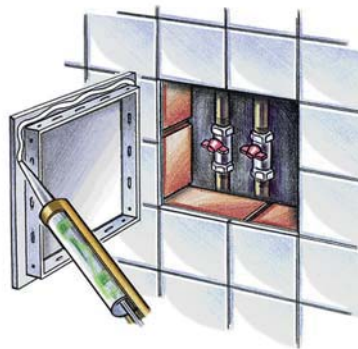

D series

D2 series

Plastic access doors opening from either side

Applications

- Designed for wall or ceiling applications.
- Enable quick and convenient access to concealed equipment and utility lines.
- Suitable for high-humidity areas.
- Protected by national patents worldwide.

Design

- Made of high-quality ABS plastic.
- Left or right-side opening.

Sample installations

- Press gently to open and close.
- The swinging D2 doors provide maximum clearance while accessing utility lines.
- A wide range of sizes.

Mounting

- Easy mounting using mortar or glue.
- Universal mountings for left or right-side opening.
- Easy servicing.

Dimensions

Model	Dimensions, mm							
	H	B	H1	B1	H2	L1	L	B2
D 100x100	137	137	93	93	98	5	25	98
D 150x150	167	167	123	123	147	5	25	147
D 150x200	217	167	173	123	197	5	25	147
D 150x300	317	167	273	123	297	5	25	147
D 200x200	217	217	173	173	197	5	25	197
D 200x250	267	217	223	173	247	5	25	197
D 200x300	317	217	273	173	297	5	25	197
D 200x400	417	217	373	173	397	5	25	197
D 250x300	347	267	303	223	327	5	25	247
D 250x400	417	267	373	223	397	5	25	247
D 300x300	317	317	273	273	297	5	25	297
D 300x400	417	317	373	273	397	5	25	297
D 300x500	517	317	473	273	497	5	25	297
D 300x600	617	317	573	273	597	5	25	297
D 400x500	517	417	473	373	497	5	25	397
D 400x600	617	417	573	373	597	5	25	397
D2 400x400	416	388	372	344	397	5	25	370