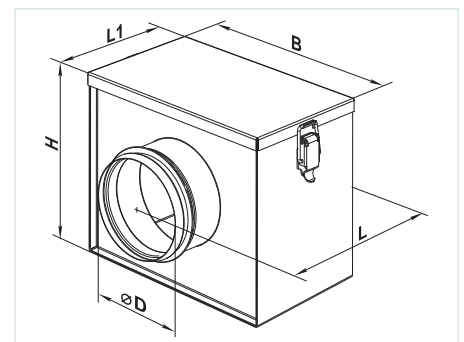

Design

The casing is made of galvanized steel. The filtering box has connecting flanges with rubber seals for airtight connection to the air ducts. The swing-out

access door equipped with lever locks provides easy and quick access to the replaceable filtering element. The filtering element is made of non-woven fabric from synthetic fibers and is fixed on the steel frame.

- **FB filter** with flat filtering element (filtering class G4)
- **FBV filter** with V-filtering element with increased filtering area (filtering class G4).

Mounting

The filter design ensures its mounting on the round ducts by means of clamps with respect to air flow direction indicated with the pointer on the casing. Access for the fan maintenance shall be provided for the filter cleaning or replacement.

Overall dimensions:

Type	Dimensions [mm]					Weight [kg]
	∅D	B	H	L	L1	
FB 100	99	210	175	215	123	1.4
FB 125	124	220	209	235	143	1.7
FB 150	149	270	237	250	158	2.5
FB 160	159	270	237	250	158	2.3
FB 200	199	320	279	275	183	3.1
FB 250	249	370	327	325	233	4.5
FB 315	314	430	392	425	333	6.7

Overall dimensions:

Type	Dimensions [mm]					Weight [kg]
	∅D	B	H	L	L1	
FBV 100	99	233	175	215	123	1.4
FBV 125	124	243	209	235	143	1.7
FBV 150	149	293	237	250	158	2.2
FBV 160	159	293	237	250	158	2.2
FBV 200	199	343	279	275	183	3.1
FBV 250	249	393	327	325	233	4.2
FBV 315	314	453	392	425	333	6.3